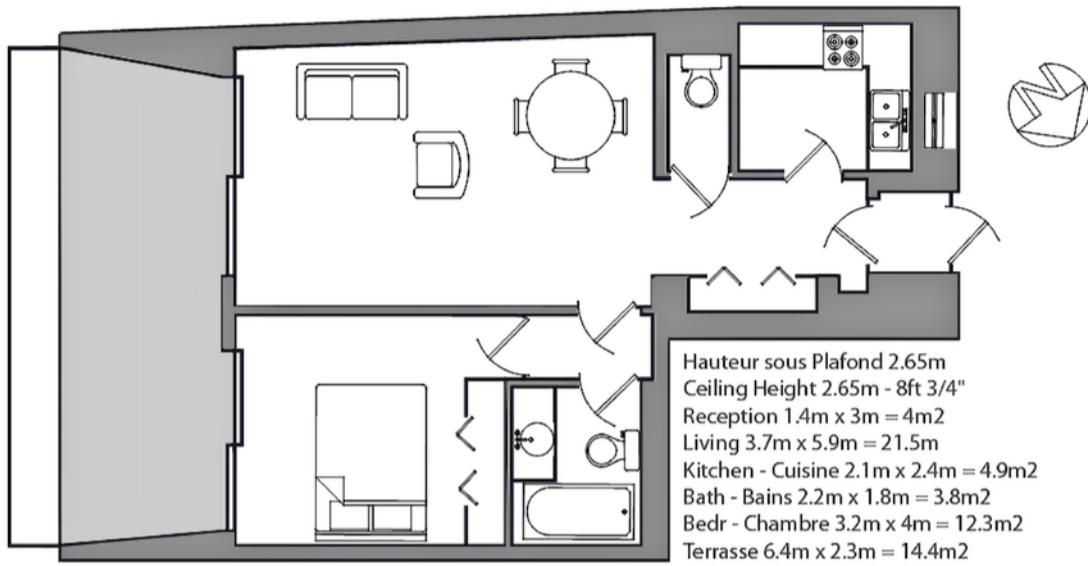

Type	<b>2 pièces</b>
Property Type	1 bedroom apartment + garage
Localité	<b>Villeneuve Loubet Marina</b>
Location	
Surface Habitable	<b>50 m<sup>2</sup> + 14 m<sup>2</sup> Terrasse</b>
Floor Area	

For Information Use Only. Not to Scale - Document Non Contractuel